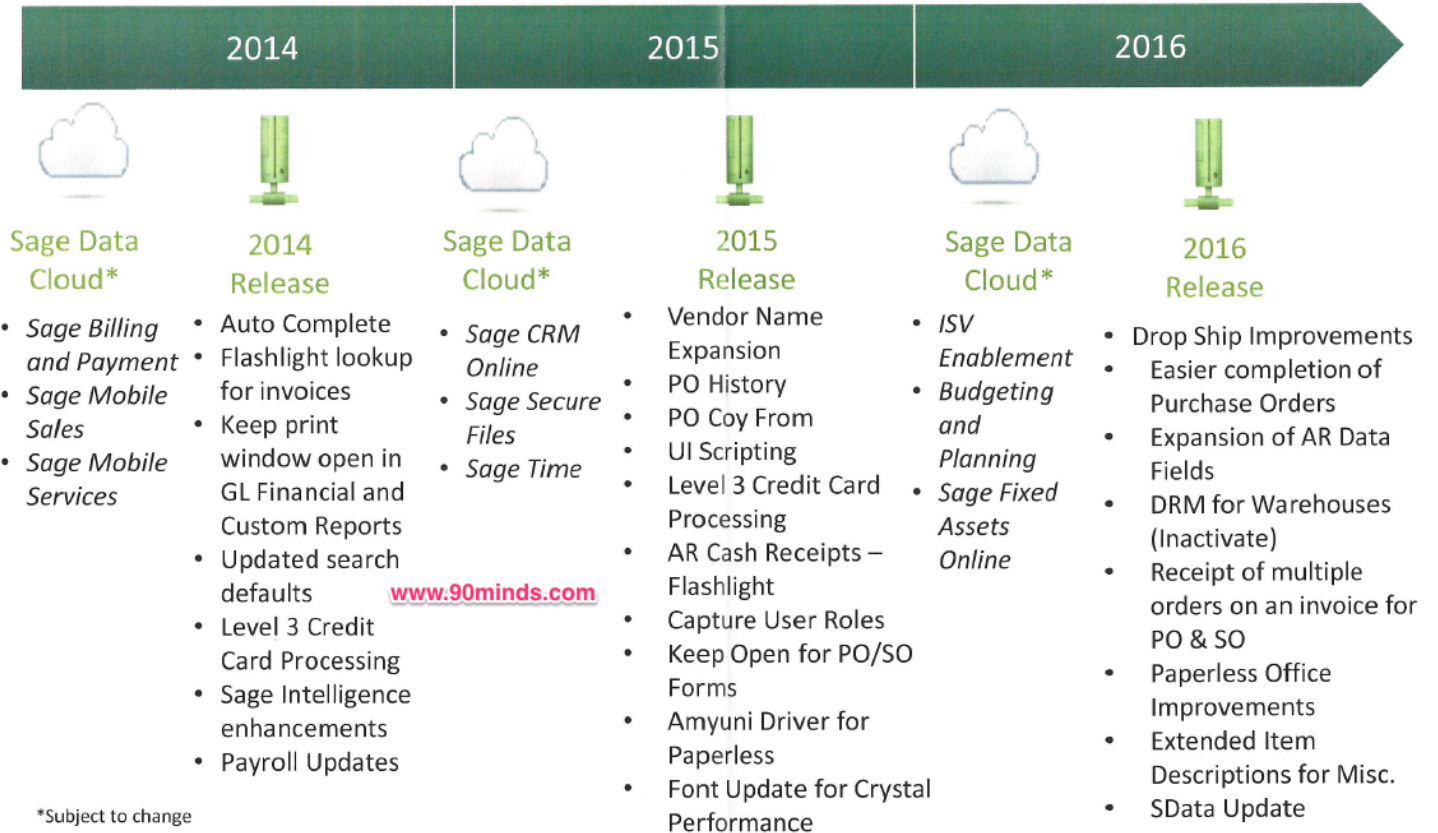

Sage 100 Product Roadmap

Delivering value in the Core, and integrated mobile and web Connected Services

www.90minds.com

*Subject to change